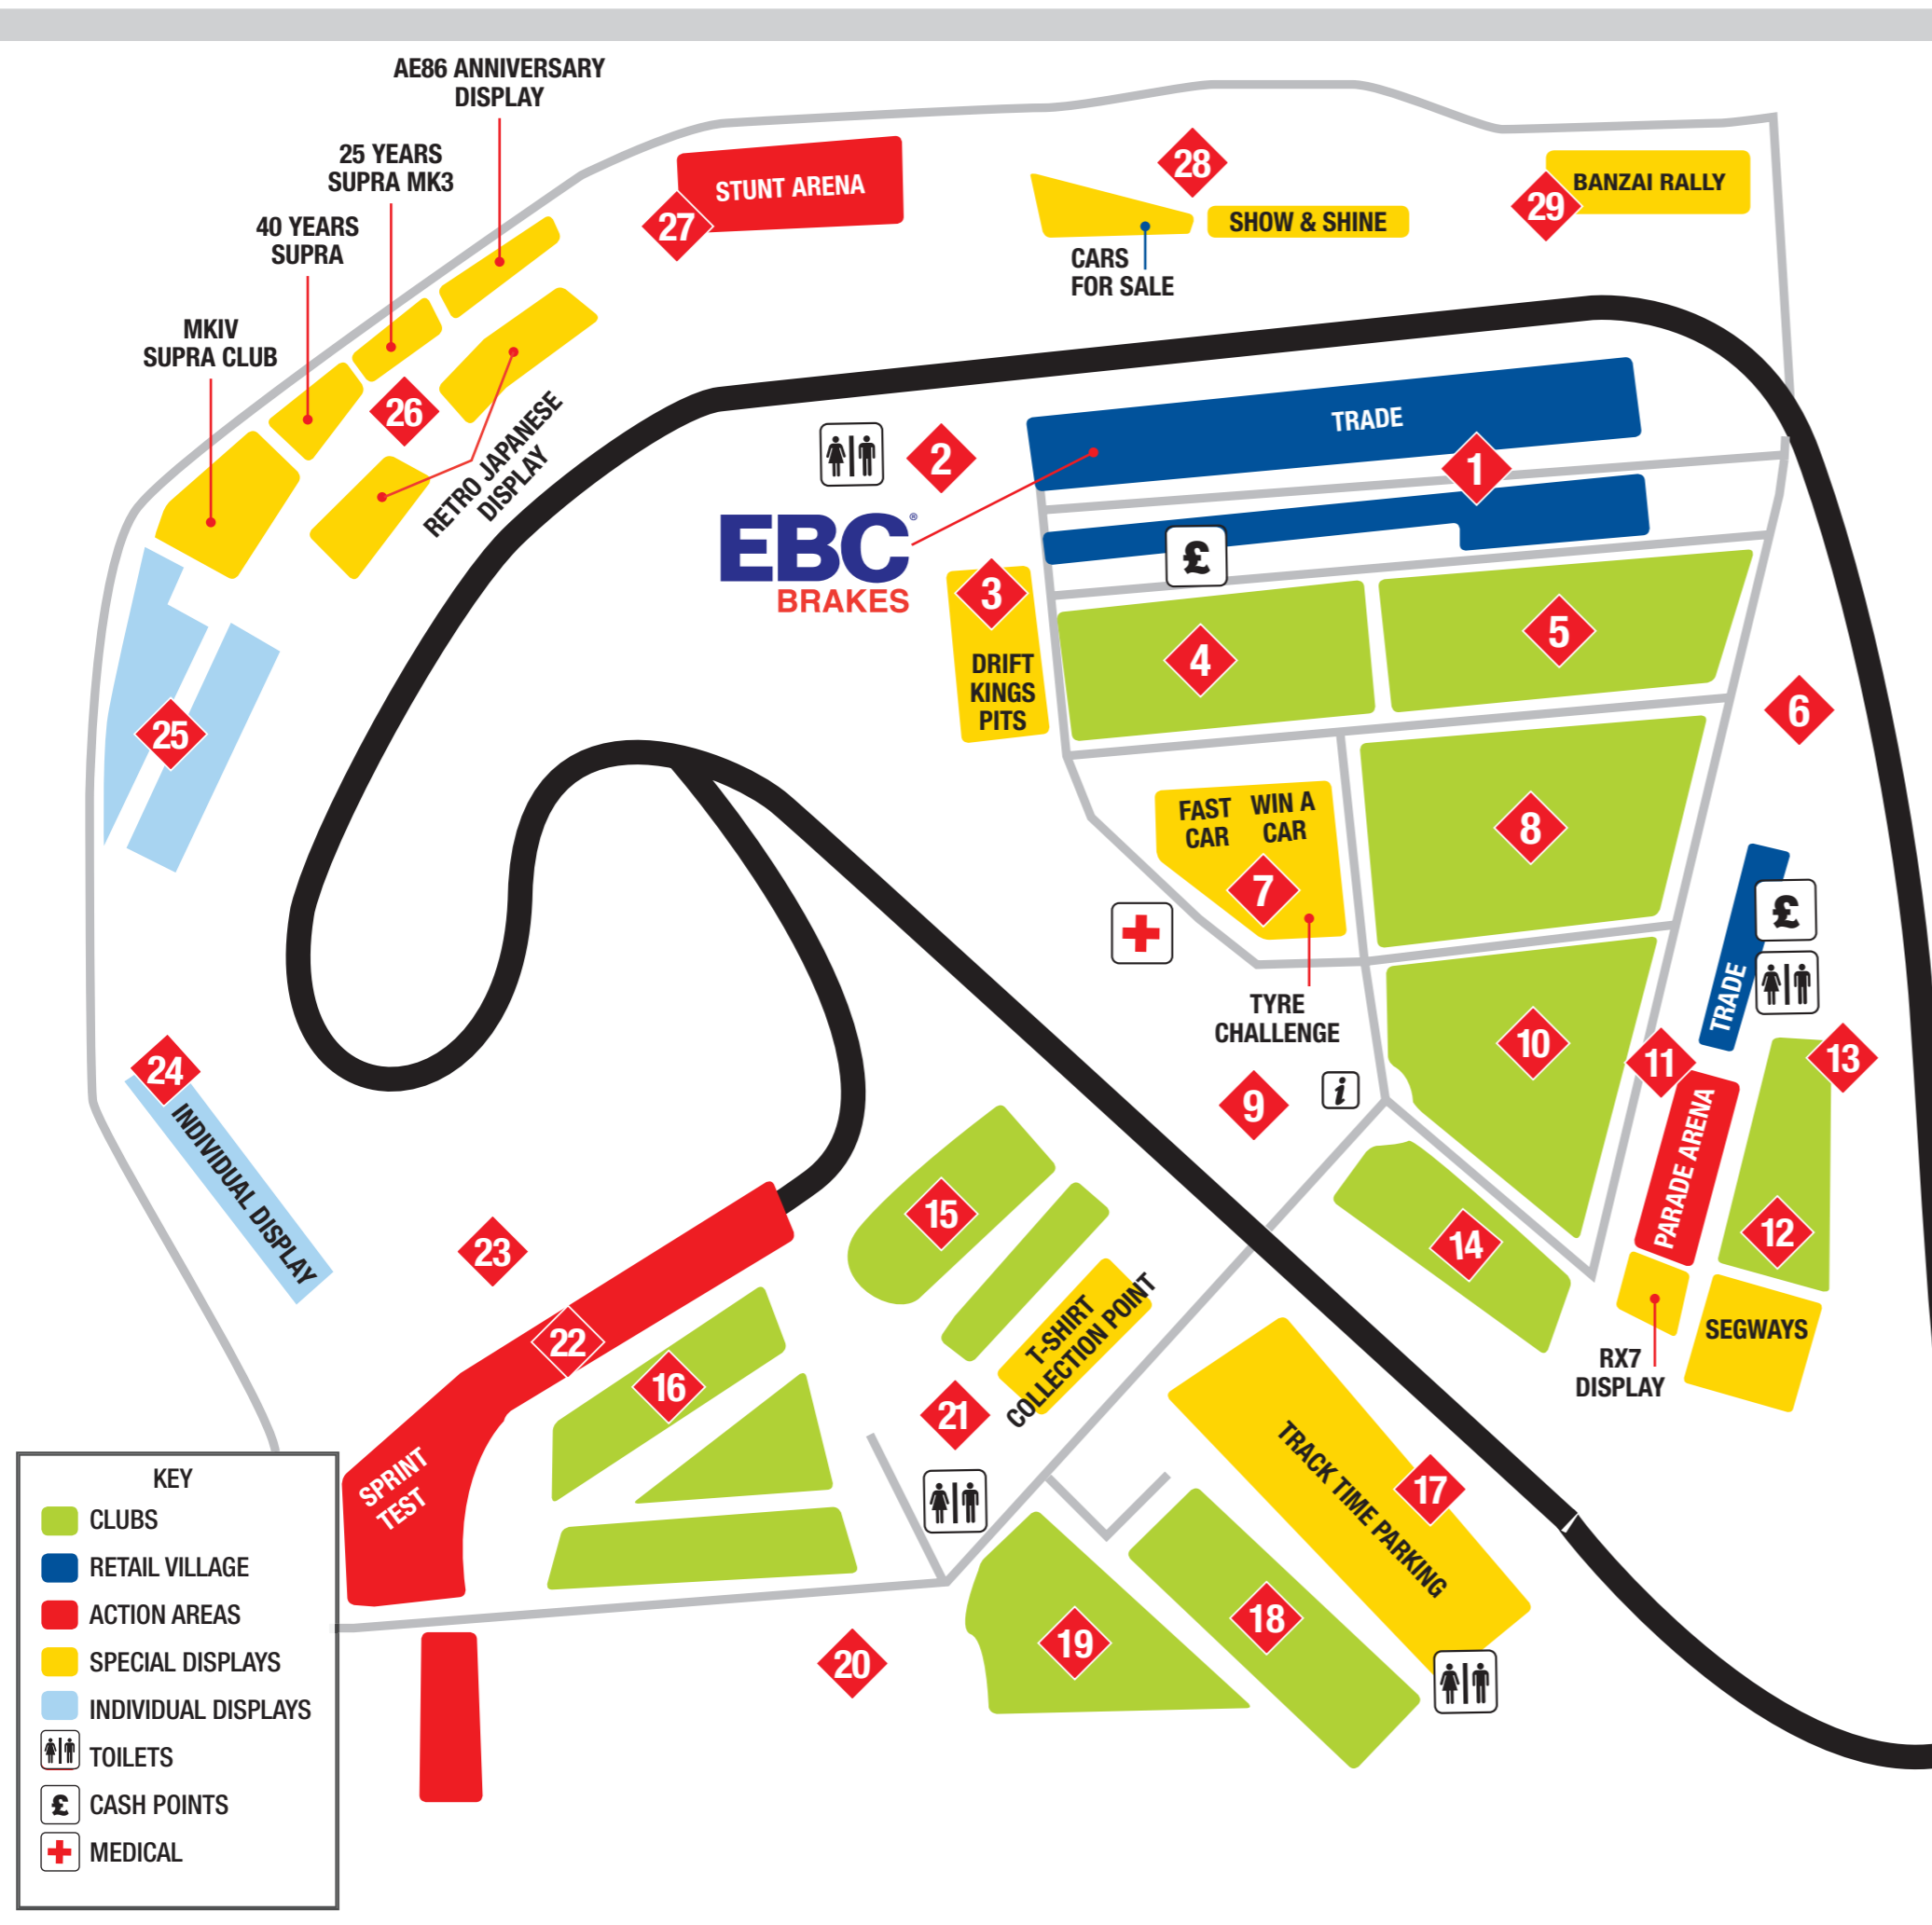

JAPFEST

IN ASSOCIATION WITH:
EBC BRAKES

SILVERSTONE

CLUB NAME	AREA	CLUB NAME	AREA	CLUB NAME	AREA	CLUB NAME	AREA
Club JDM UK	4	JDM Northants	18	JDM North	5	I.W.S.O.C	10
BlobSquad	4	#LimitlessUK	18	Yarisclub UK	5	Club Civic	10
Nissan Cube Owners Club	4	GYJDM	18	Skyline Owners Forum (Facebook)	5	ExtremeBHP	10
SMX-OWNERS.COM	4	#Project404.	19	Lex Nation	5	HondaLifestyleUK/JDM Squad	10
The Rollin' Dead	4	Gaijin auto club	19	Newport-JDM	5	F-Lawless	12
SOUTHWEST MAZDA UK	4	GTFour-Owners	19	S2KUK	5	Scrap It	12
Mazda6 UK Owners Club	4	West Yorkshire Subaru Owners Club	19	Treadless vs InitialParts	5	Grease Junkies	12
Wigan MPSOC	4	Yfive6	19	Delsol UK	5	Performance Junkies	12
GTO UK	4	SXOC	19	S15 Owners Club	5	FD2 UK	12
Auto Nation UK	4	IMPACT tuner	19	Modified Misfits	5	KurabuJAP	12
Micra Sports Club	4	ClubVtec Scotland	19	Yorkshire JDM	5	CZTOC	12
JapAttack	4	ITR-DC5.club	19	UK Starlet Owners	5	TimeScene	12
FDOC	4	Kuruma Shakai	19	EVOLUTION	5	ColtUK	12
Toyota LifeStyle + Modified Motor Group	4	Subaru Owners Club	19	Civic Type R Owners Club	5	Cornish JDM	12
Kei Kars In The Park	4	Anything Goes	19	PUM RACING	6	Southern Shutdown	12
Nissan Primera Owners Club	4	Mk1 & Mk2 suzuki swift owners club	19	Apex Titans	6	Almera Owners Club	12
Petrol Obsession	4	Mordified	19	UK_JDM	6	Club323F	12
Parker Brothers	15	Street Monarchs UK	19	Outlaw Jap Club	8	North East subaru owners	12
Jap-Riders	15	Lude Generation	19	350z-uk	8	Tuga-Jap-Crew	12
Japmad.Net	15	JDM Project Midlands	19	Hampshire Honda Crew	8	Reworked UK	12
Team PH- Honda Clique	18	Modified Car Collective	19	MR20C/IMOC/2Brutal/Drivers Club	8	Turbo Colt UK	12
Track Werx	18	Subaru Scene UK	19	Suzuki Sport Owners Club	8	Low-set Crew	12
Japlife	18	12 Degrees	19	GT86 Drivers Club	8	Honda Civic FK2 Type R Owners (Northern)	12
HONDA KARMA	18	Country Slides	19	ModNutz	8	ZClub/Nissansportz	12
south east imprezas	18	Car Friends UK	19	GTROC	8	Club Kuso	12
Shropshire Performance Owners	18	JapGeneration	19	west coast jdm	8	Accord Type R Owners Club	12
Garage 8	18	Performance jap car	19	Mitsubishi Lancer Register	10	Subaru Forester Owners Club UK	12
Uk Honda Group	18	Honda Revolution	19	JZMafia	10	Total-Jap	12
Celica Club UK	18	Paul Wray Motorsport	19	Team Midori Yama	10	Hondas In South	14
Midnight Runners NL	18	Stance Royalty	19	SJ Autosport	10	Scooby Spotting	14
Subaru Impreza Owners Club	18	Hampshire Jap Cars	20	Juke Owners Group	10	SOON (Subaru Owners of Northamptonshire)	14
Violent Running Syndicate	18	Midnight Runners UK	20	Shutter Gang	10	Boss Cars UK	14
		Honda CRX UK	5	GTTIOC	10	Combustionpunks	14
		JDMK	5	Unity Ft Jap2Jap	10	MKIV Supra Owners Club	25
		Clubevo-UK/IRE	5	Zociety-UK	10		